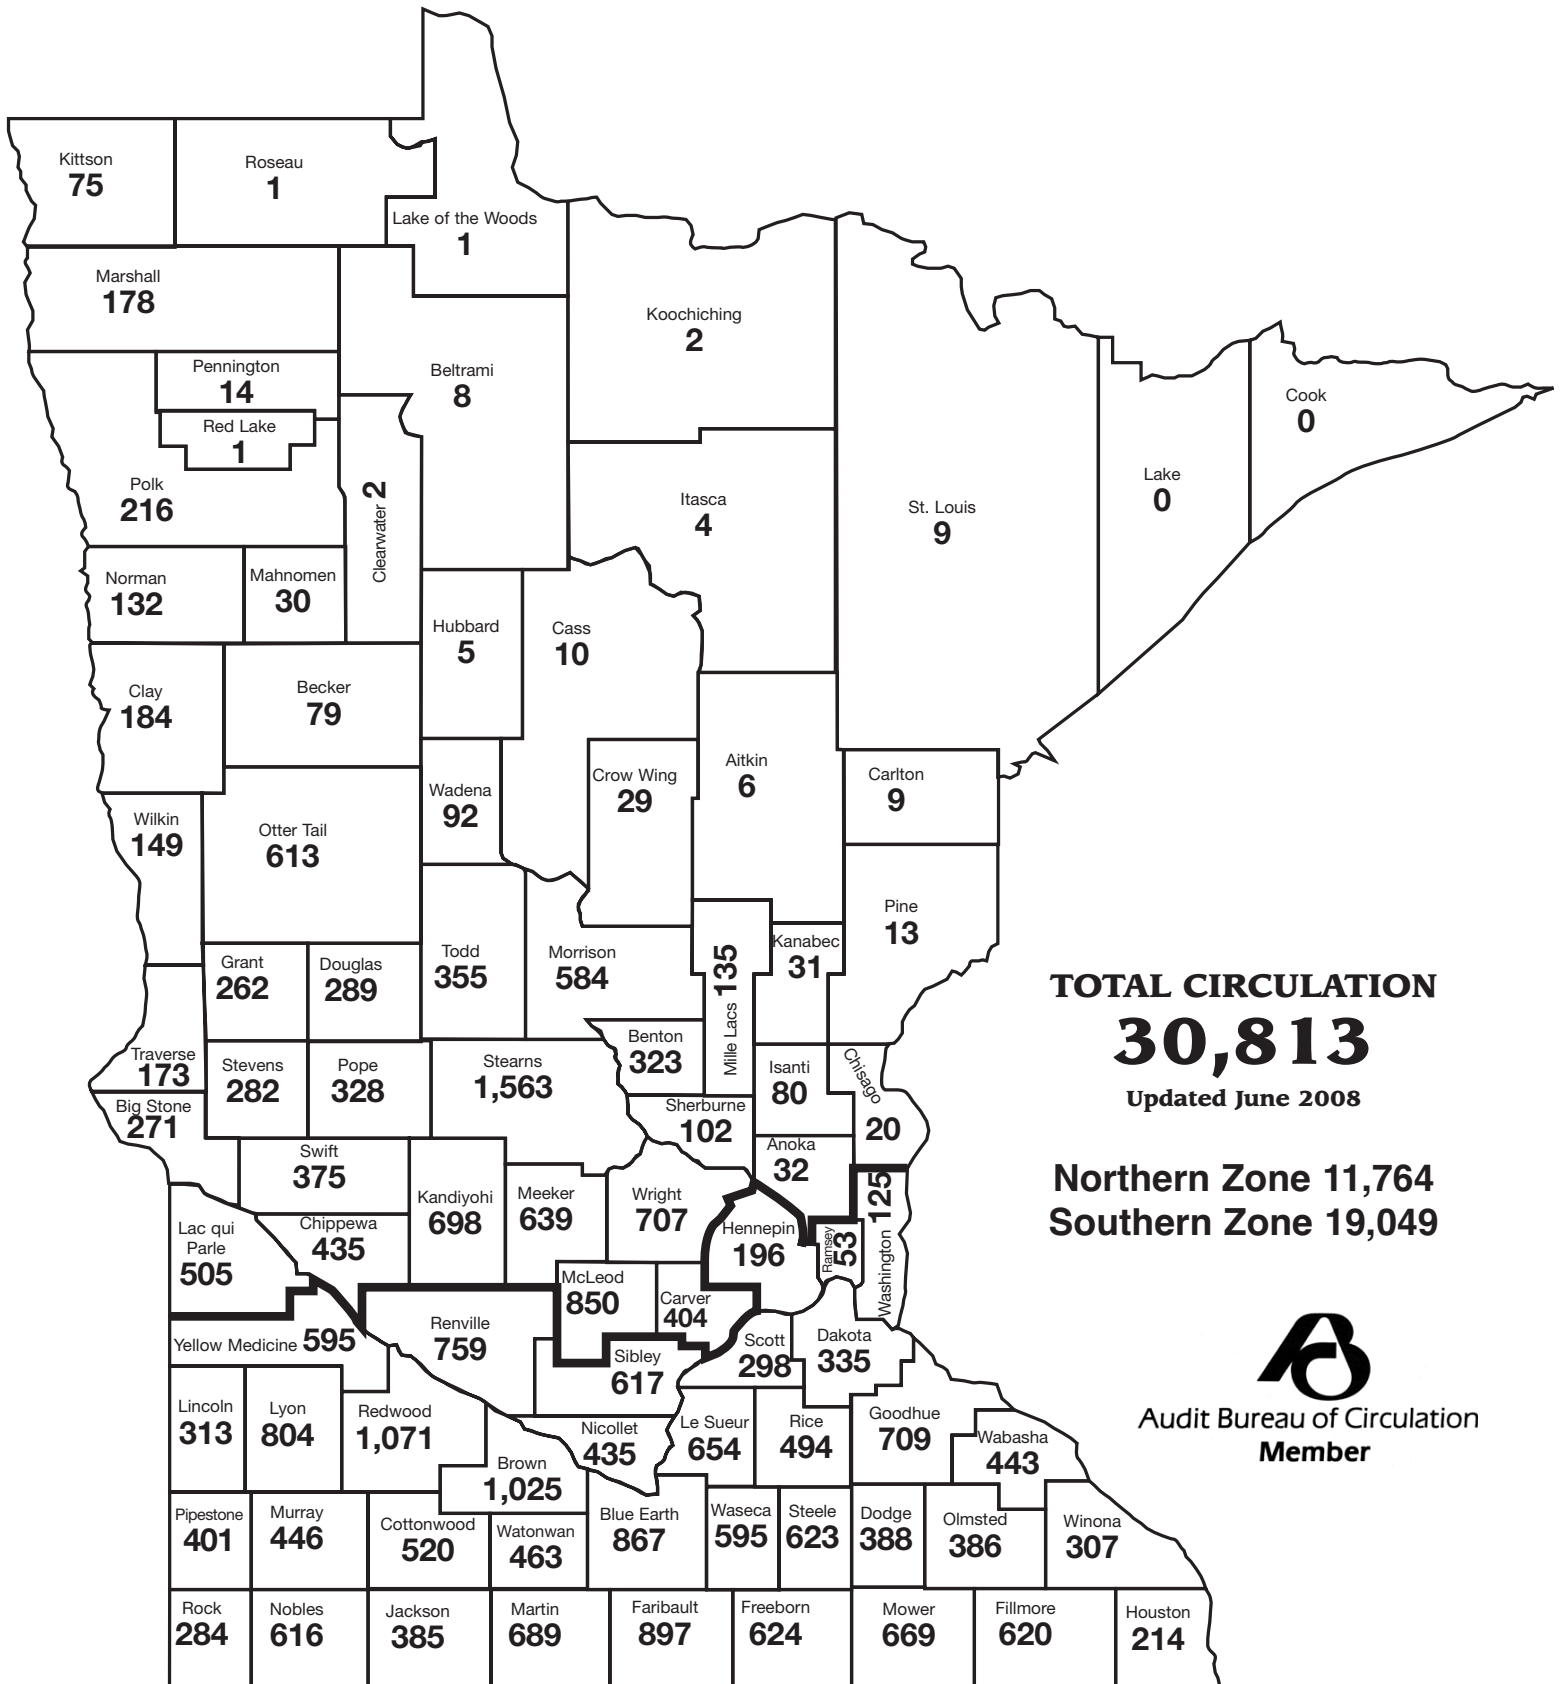

# THE LAND 2008 Circulation Map

**TOTAL CIRCULATION**  
**30,813**  
 Updated June 2008

**Northern Zone 11,764**  
**Southern Zone 19,049**

Audit Bureau of Circulation  
 Member

Zone Division Line