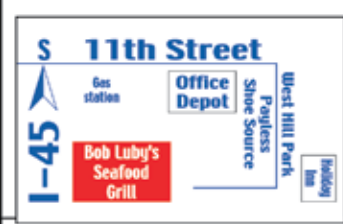

Bob Luby's SEAFOOD

THE BEST SEAFOOD IN TOWN

Daily Specials include...

- Grilled**
• Snapper • Salmon • Mahi • Shrimp
- Fried**
• Catfish • Oysters • Shrimp • Crawfish

DINE IN OR TO-GO!

Hours
Mon. - Thurs.
11 AM - 2:30 PM • 4:30 PM - 9 PM
Fri. - Sun.
11 AM - 9 PM