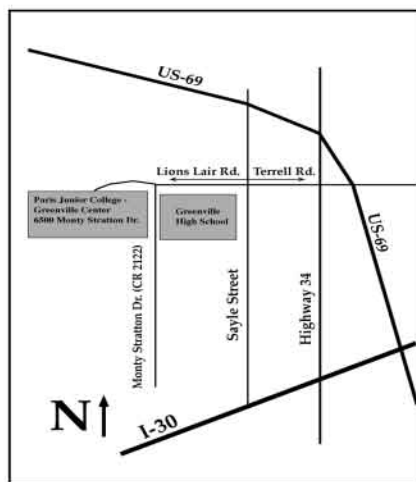

*Call
PJC
Today!*

PJC - Greenville Center's new campus is about to open at 6500 Monty Stratton Drive, west of the Greenville High School. From US-69, follow the I-30 access road to Sayle. Go north to Terrell Rd., turn left and continue west on Lion's Lair ending at the driveway to PJC's parking lot. See you there August 25!