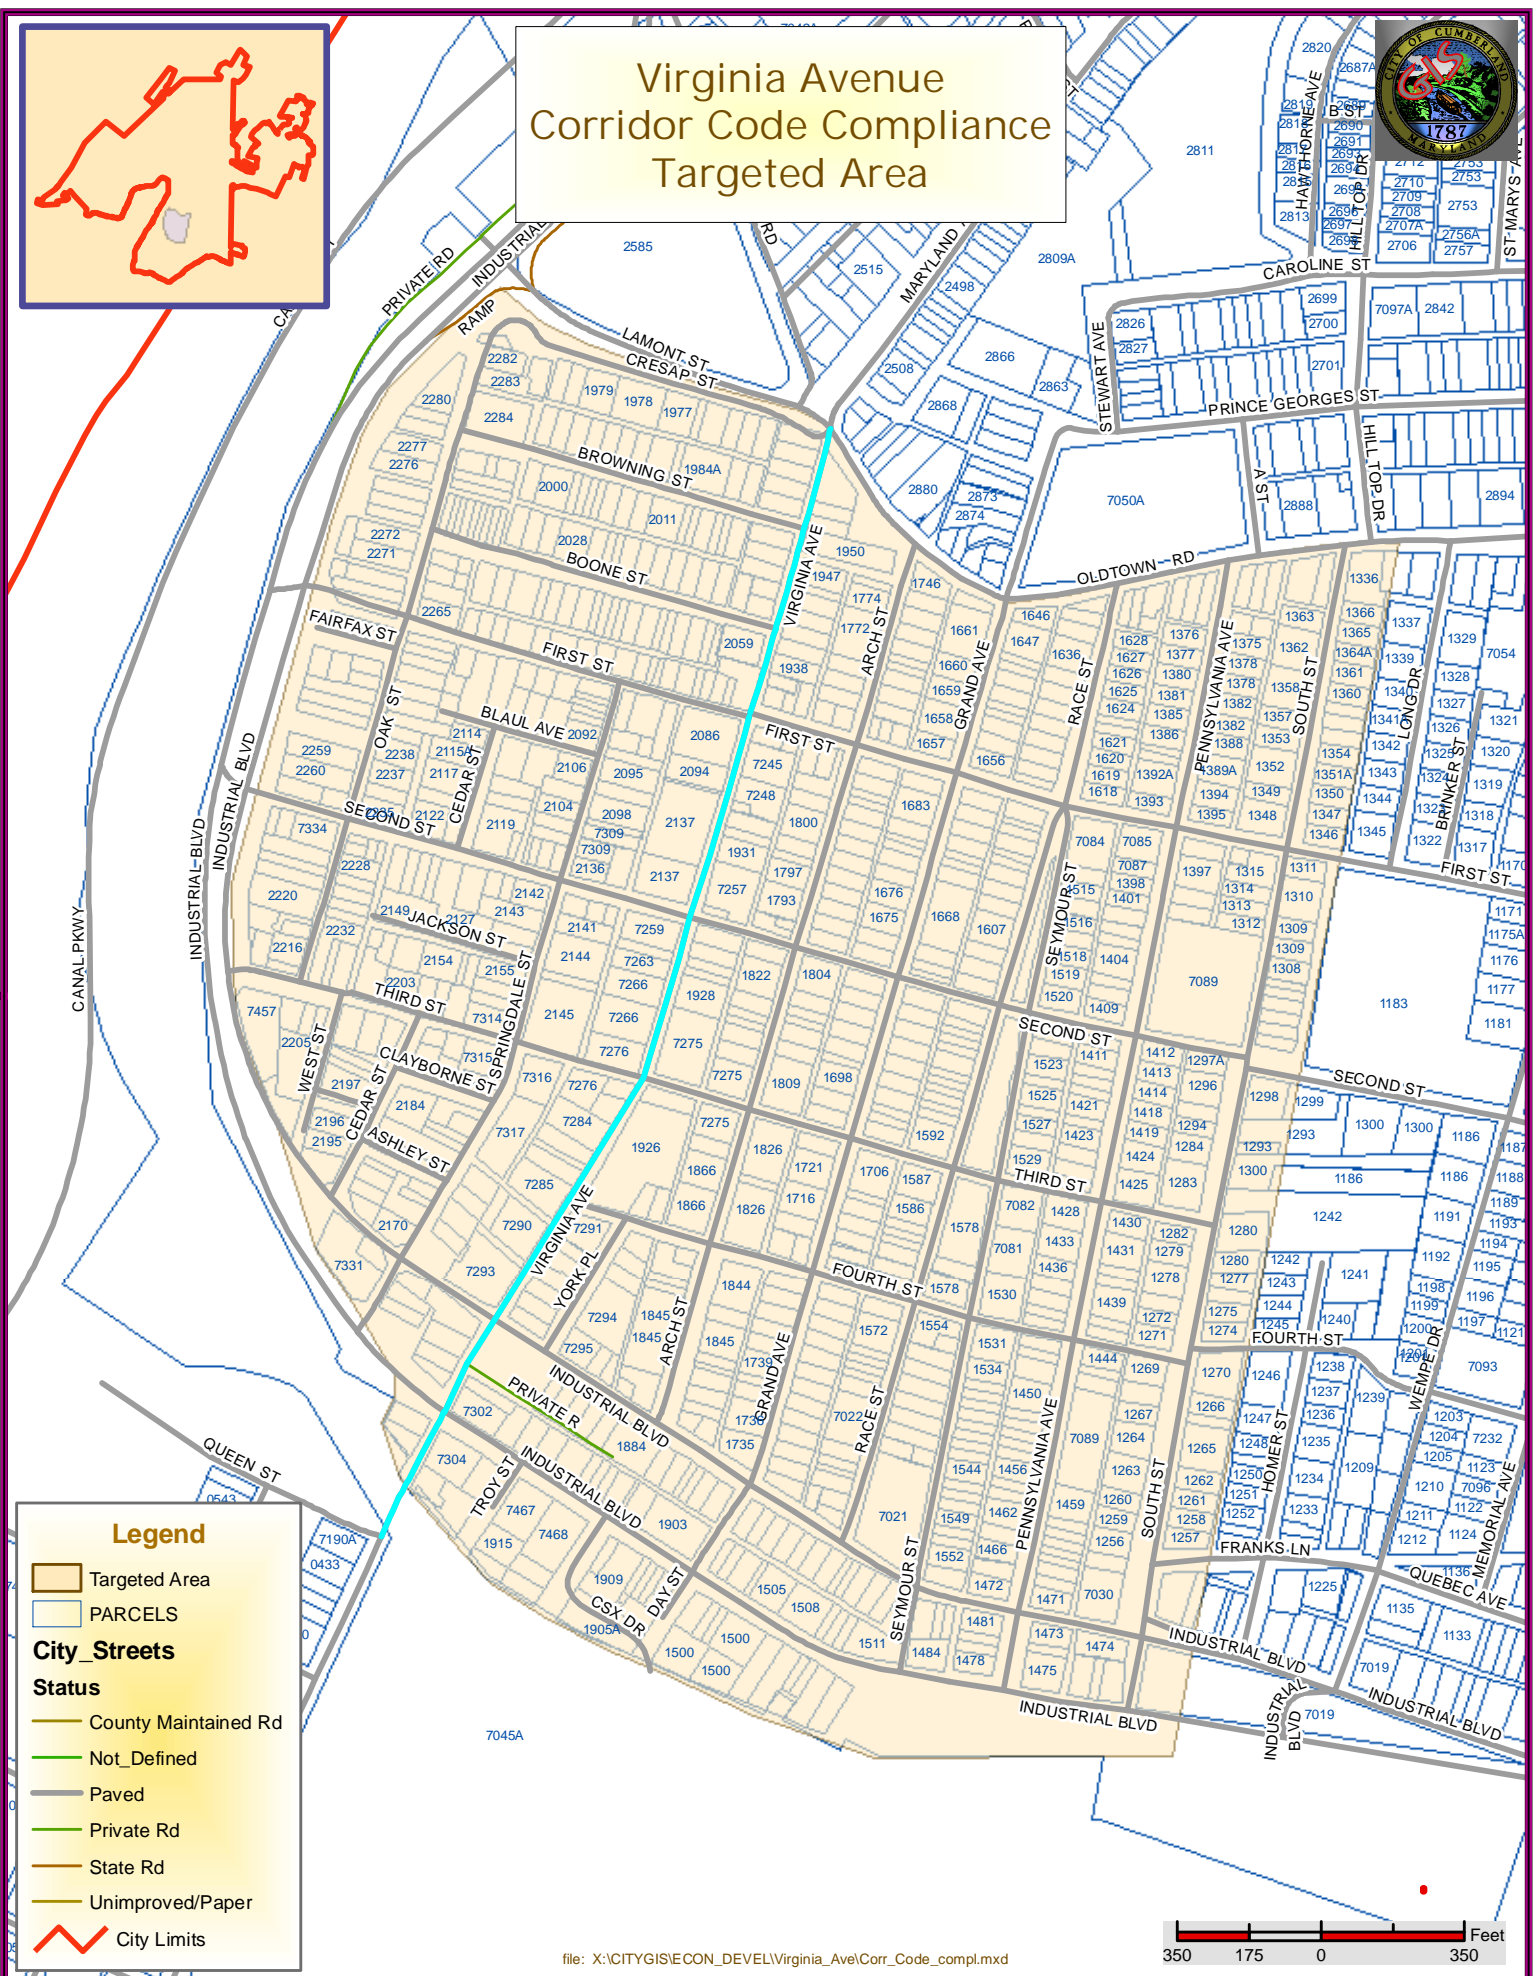

Virginia Avenue Corridor Code Compliance Targeted Area

Legend

- Targeted Area
- PARCELS

City Streets

Status

- County Maintained Rd
- Not_Defined
- Paved
- Private Rd
- State Rd
- Unimproved/Paper
- City Limits