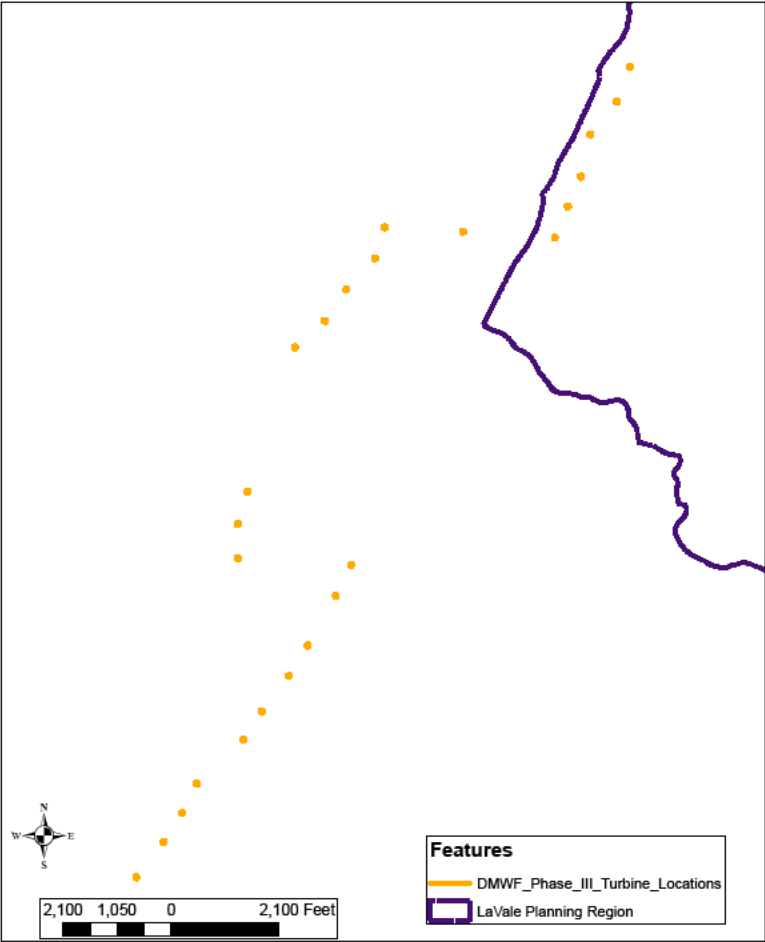

La Vale Planning District Conflicts

USWF Proposed Project

Dan's Mountain Proposed Project

LaVale Planning Region “Adopted & Approved” Planning Boundary

Dan's Mountain Proposed Project

LaVale Zoning Boundary Metes and Bounds Survey

Dan's Mountain Proposed Project

Extent of Potential Conflicts

Dan's Mountain Proposed Project