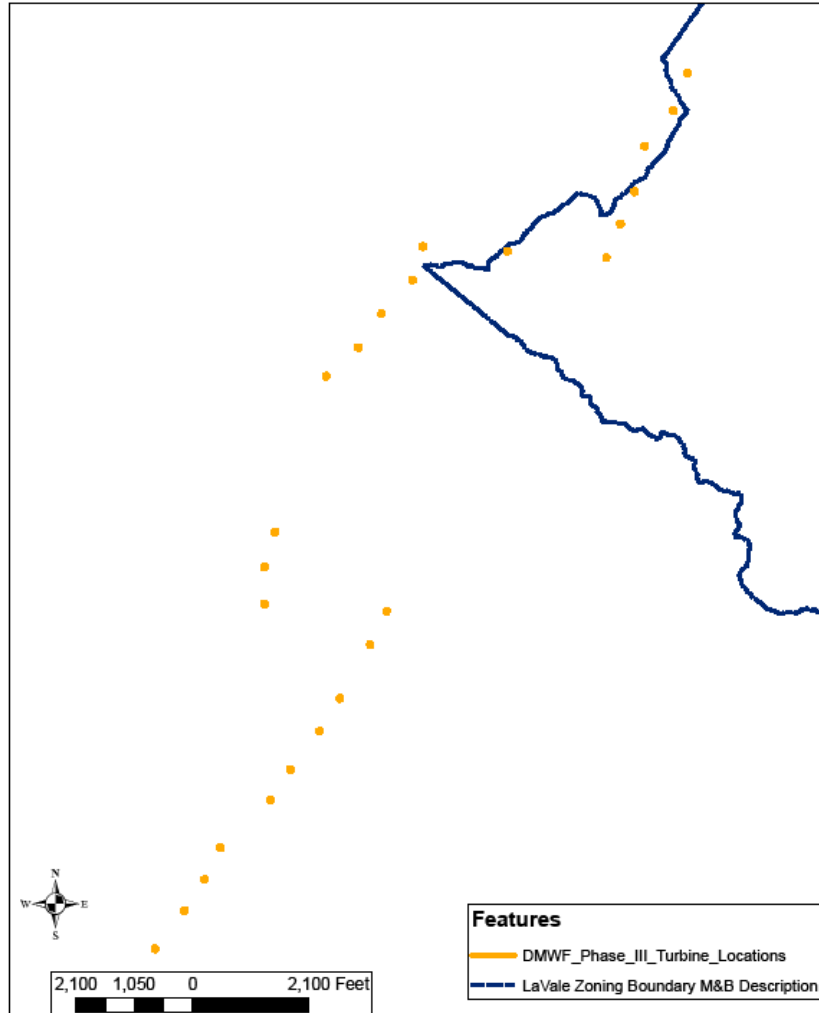

La Vale Planning District Conflicts

USWF Proposed Project

Dan's Mountain Proposed Project

LaVale Planning Region “Adopted & Approved” Planning Boundary

Dan's Mountain Proposed Project

LaVale Zoning Boundary Metes and Bounds Survey

Dan's Mountain Proposed Project

Extent of Potential Conflicts

Dan's Mountain Proposed Project