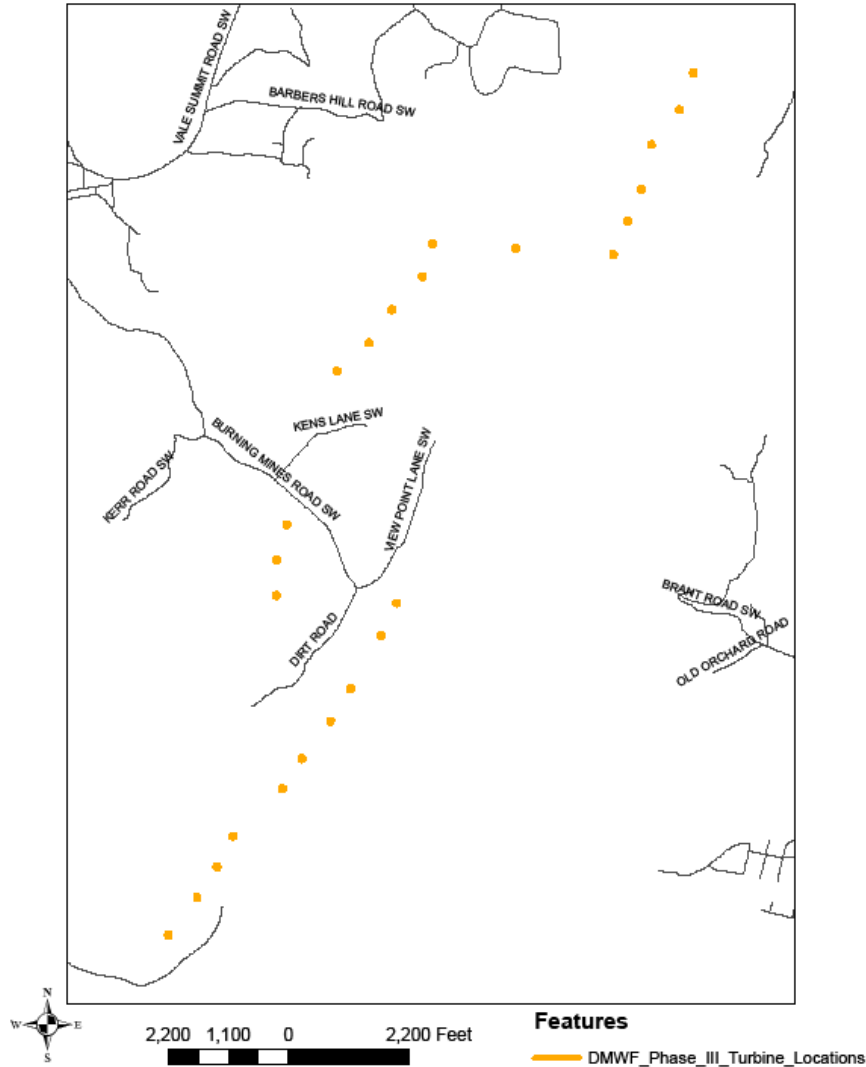

La Vale Planning District Conflicts

USWF Proposed Project

Dan's Mountain Proposed Project

LaVale Planning Region “Adopted & Approved” Planning Boundary

Dan's Mountain Proposed Project

LaVale Zoning Boundary Metes and Bounds Survey

Dan's Mountain Proposed Project

Extent of Potential Conflicts

Dan's Mountain Proposed Project