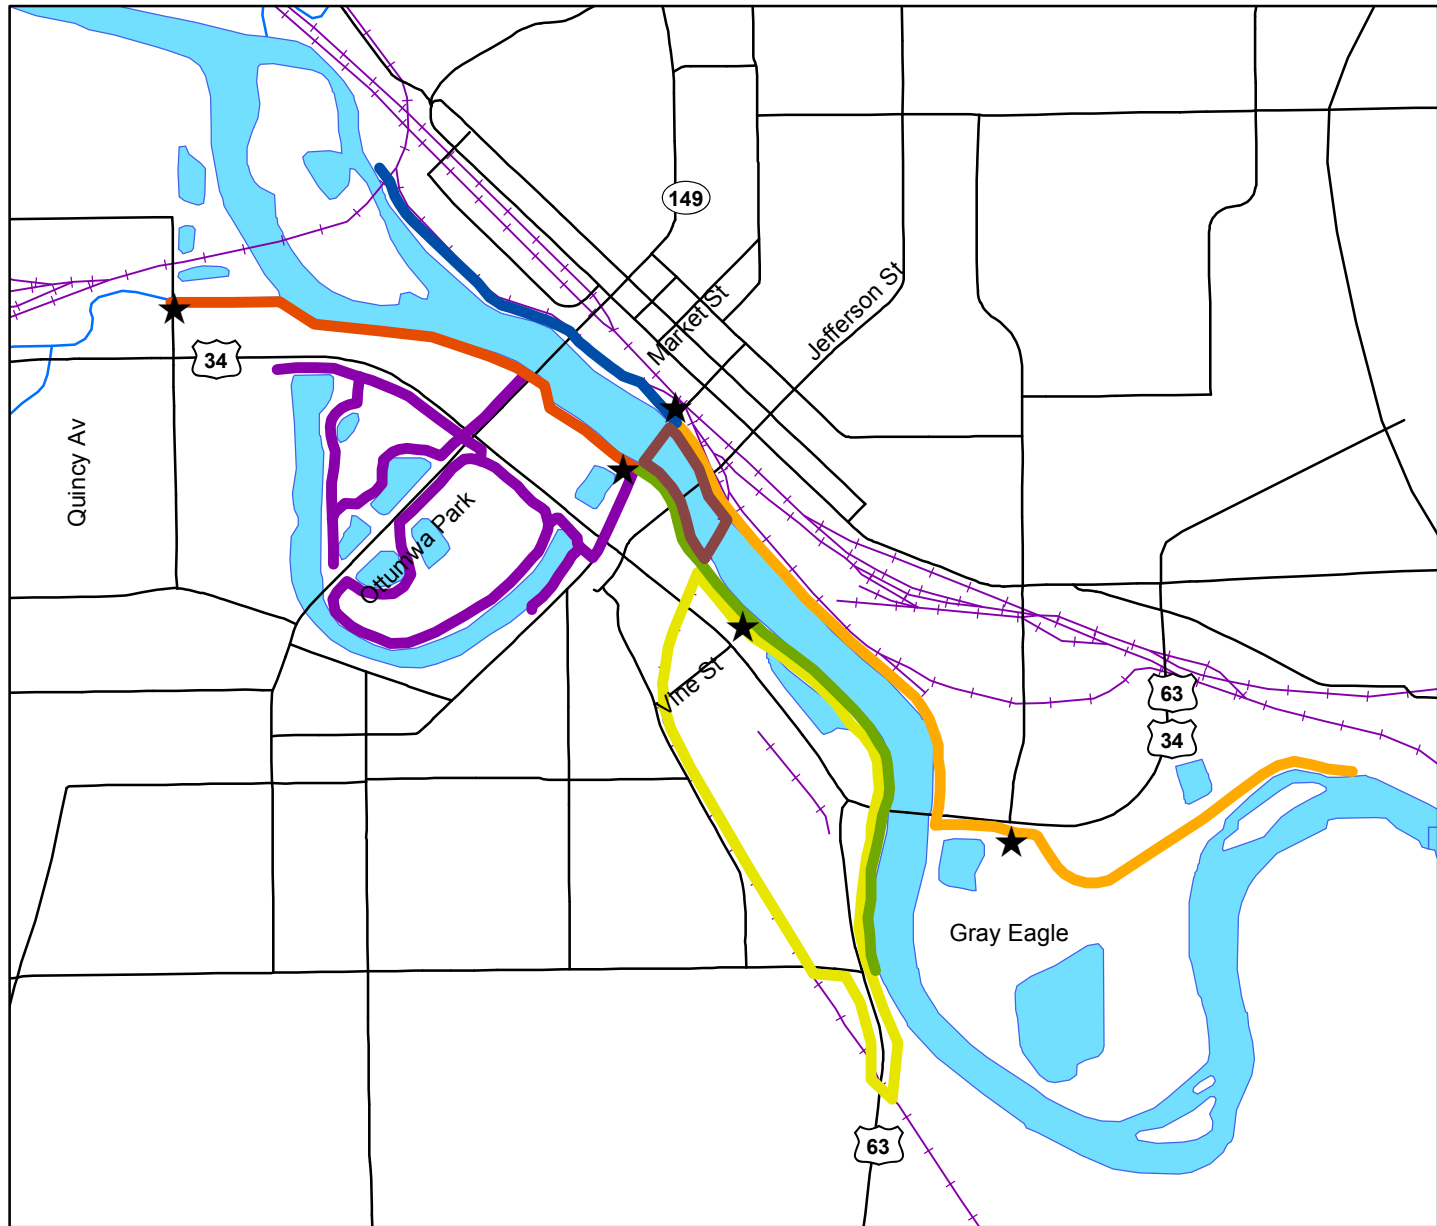

WAPELLO COUNTY TRAILS COUNCIL --- OTTUMWA TRAILS SYSTEM

Legend

★ Trailheads / Parking

0.9mi

1.6mi

3.2mi

1.7mi

1.7mi

1mi east half, 1.5mi west half

1.7mi east loop, 1.2mi west loop