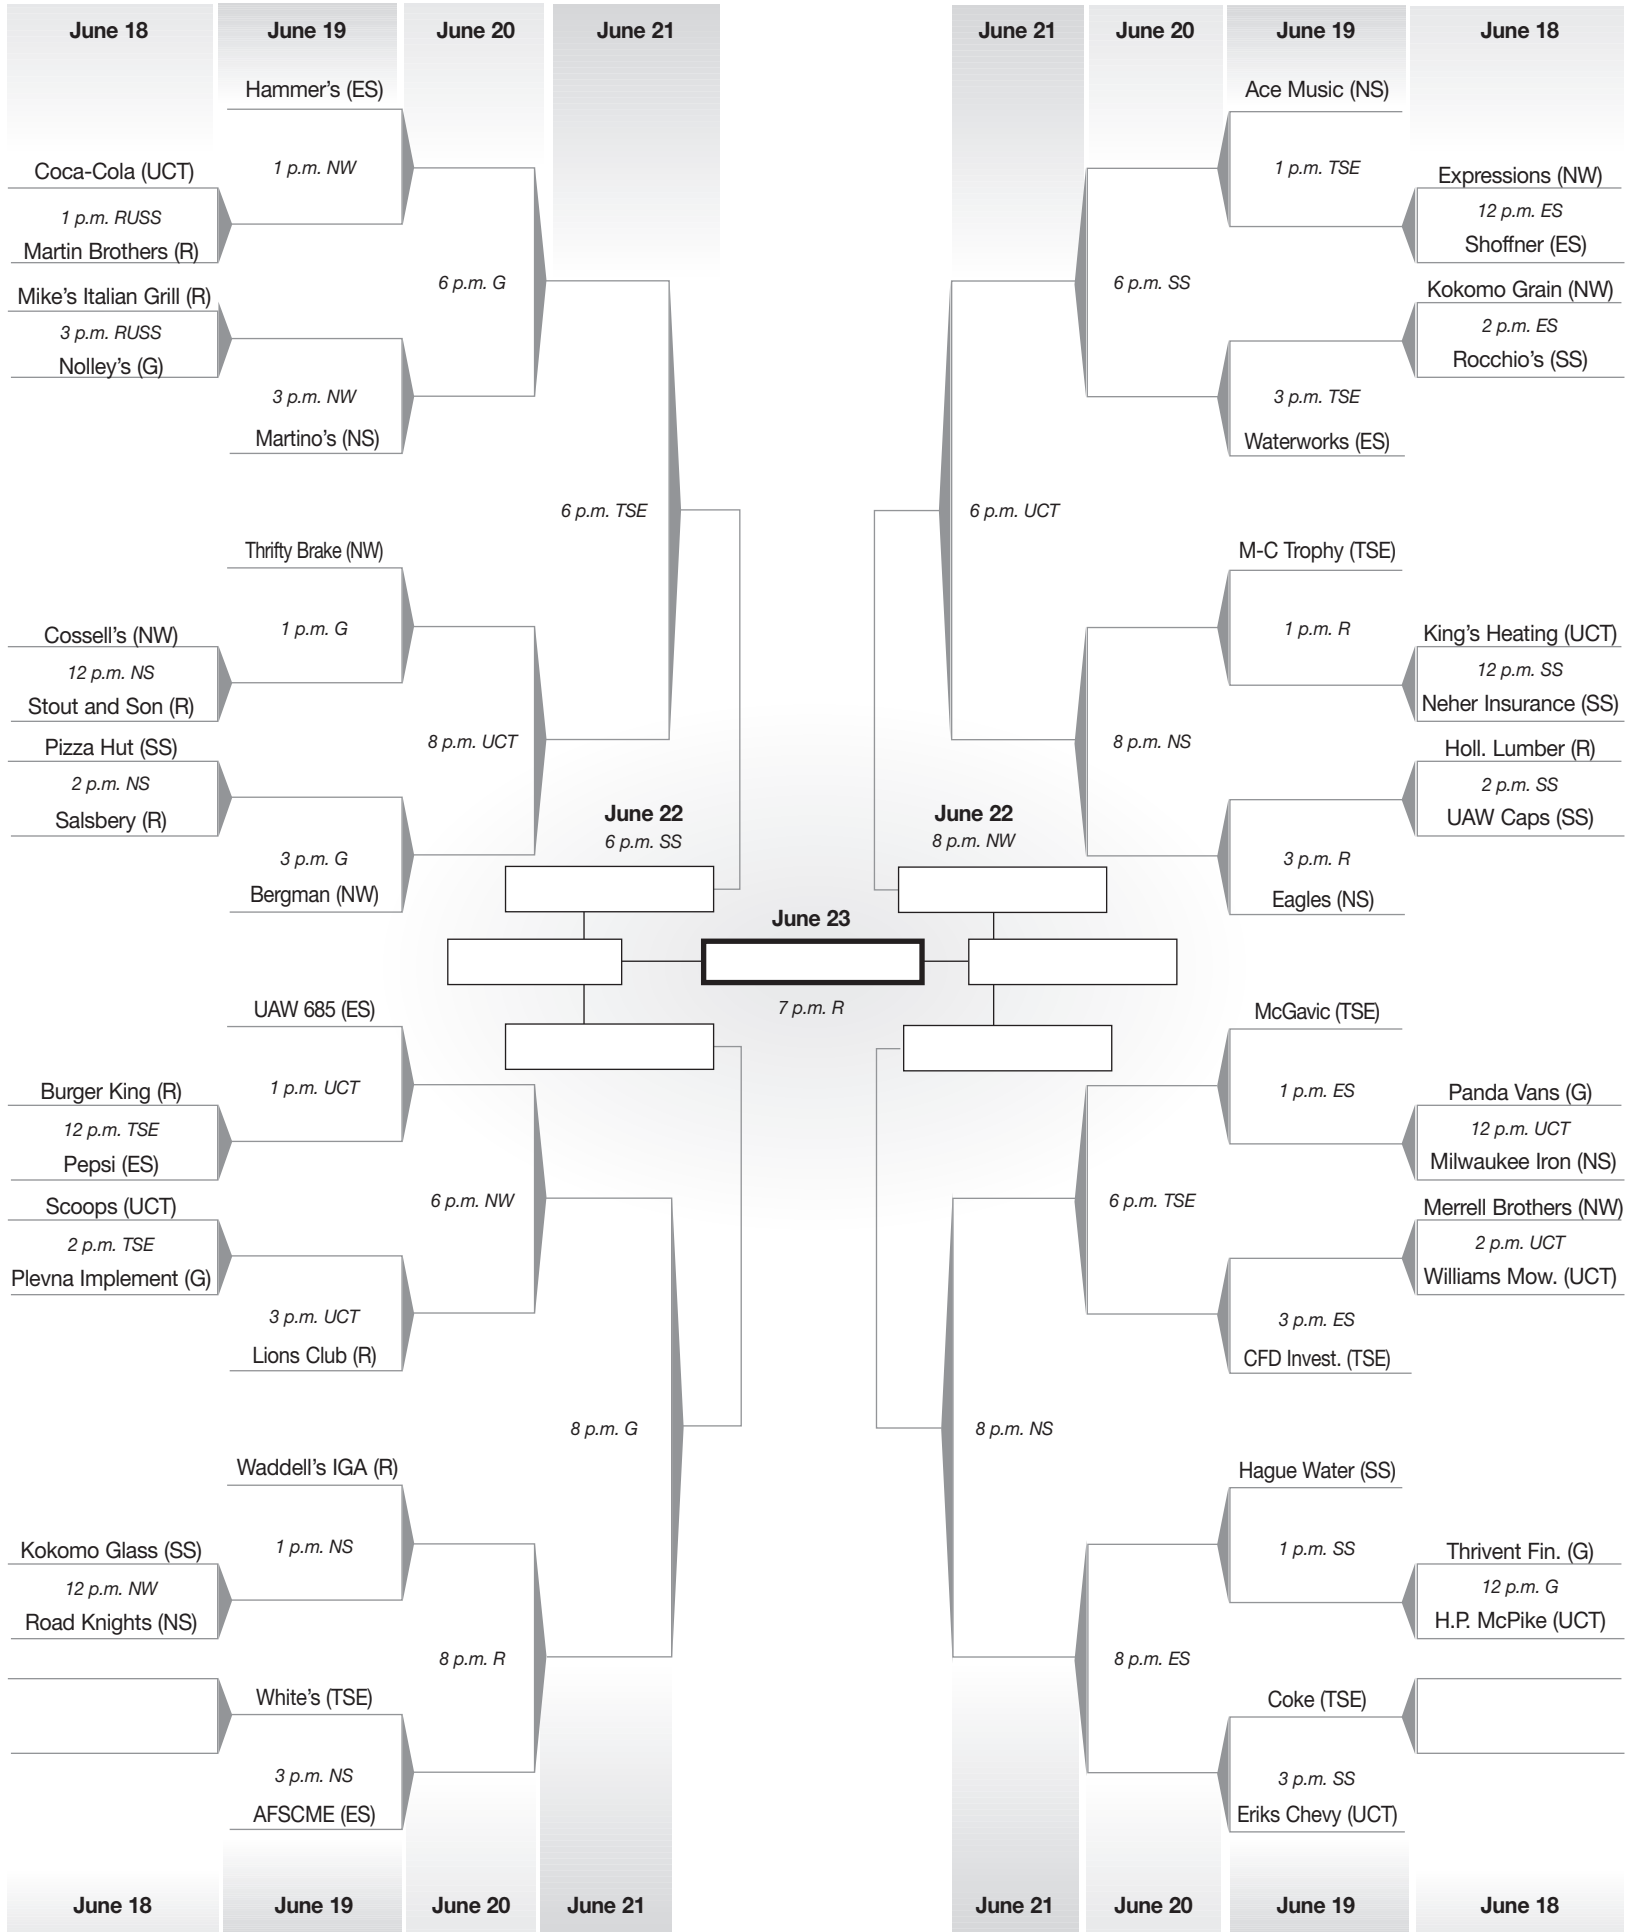

The Kokomo Tribune's David A. Kasey Memorial Youth Baseball Tournament

55th annual major league city-county tournament pairings

Key: ES- Eastside G- Greentown NS- Northside NW- Northwestern R- Russiaville SS- Southside TSE- Taylor Southeast

KT graphic | Rachel Brantley